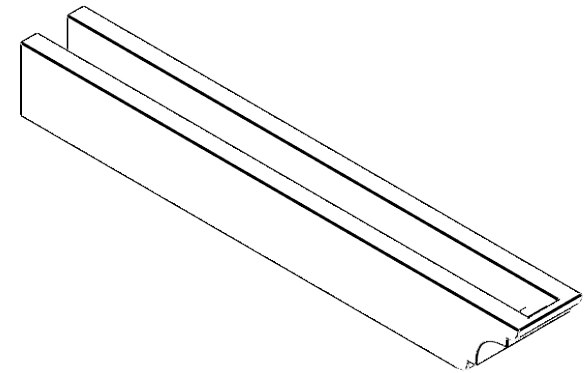

ITEM NUMBER: RFTURO040X04000X32000X004NEB00RCPR

4"W X 4"H X 32"L TIMBERTHANE ROUGH CEDAR NEW BRIGHTON FAUX WOOD OPEN RAFTER TAIL, 4"L END, PRIMED TAN

SIDE PROFILE

FRONT PROFILE

ISOMETRIC

GENERATED DATE : 03/02/2023

EKENA MILLWORK
2300 WEST MAIN ST.
CLARKSVILLE, TX 75426
TOLL FREE: 866-607-0453
WWW.EKENAMILLWORK.COM

NOTES

1. INSTALLATION TO BE COMPLETED IN ACCORDANCE WITH MANUFACTURER'S SPECIFICATIONS.
2. DRAWING MAY NOT BE TO SCALE
3. THIS DRAWING IS INTENDED FOR DESIGN AND PLANNING PURPOSES ONLY.
4. ALL INFORMATION CONTAINED HEREIN WAS CURRENT AT THE TIME OF DEVELOPMENT BUT MUST BE REVIEWED AND APPROVED BY THE PRODUCT MANUFACTURER TO BE CONSIDERED ACCURATE.
5. TIMBERTHANE ARCHITECTURAL PRODUCTS ARE MADE FROM HIGH DENSITY URETHANE AND COME FACTORY PRIMED