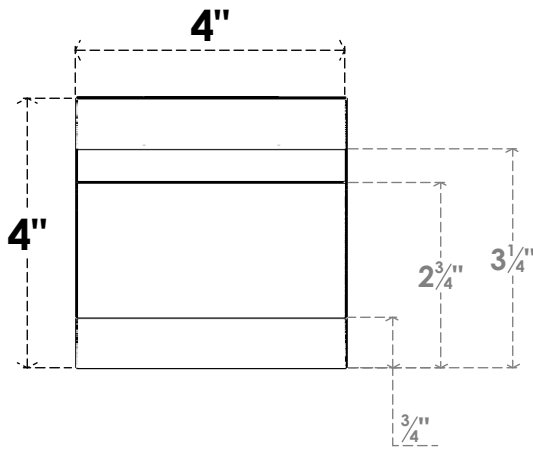

ITEM NUMBER: RFTURO040X04000X32000X004NEB00RCPR

4"W X 4"H X 32"L TIMBERTHANE ROUGH CEDAR NEW BRIGHTON FAUX WOOD OPEN RAFTER TAIL, 4"L END, PRIMED TAN

SIDE PROFILE

FRONT PROFILE

ISOMETRIC

GENERATED DATE : 03/02/2023