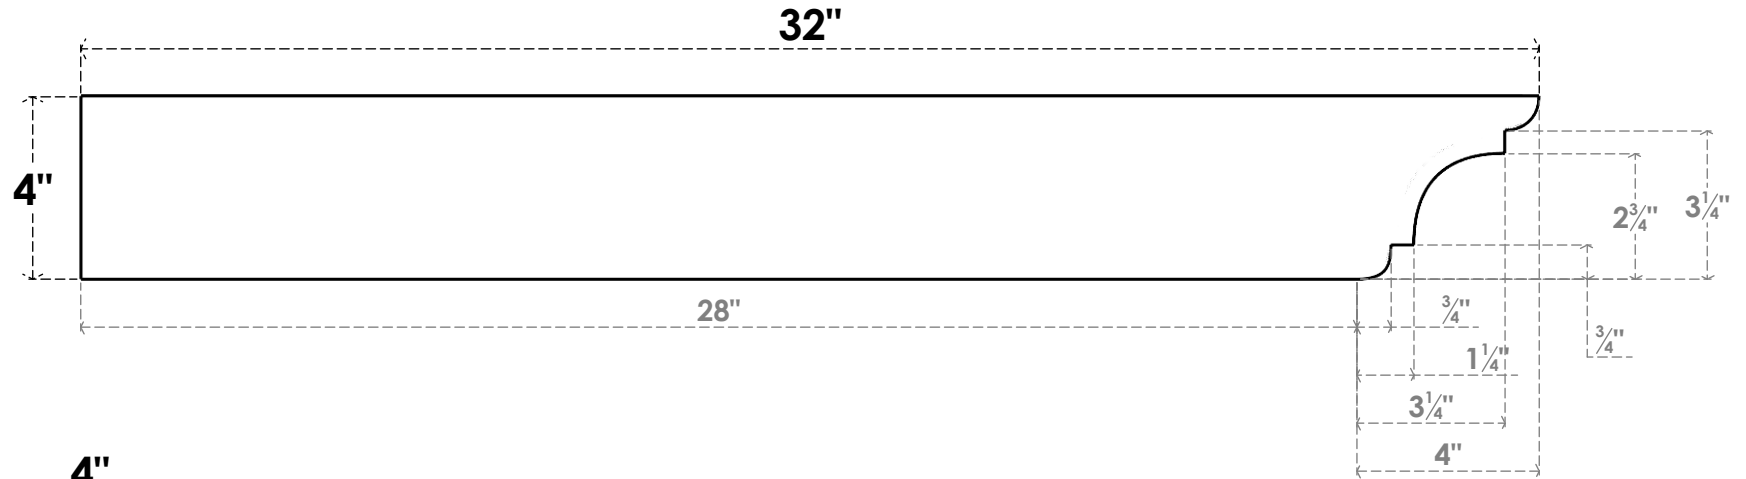

ITEM NUMBER: RFTURO040X04000X32000X004NEB00RCPR

4"W X 4"H X 32"L TIMBERTHANE ROUGH CEDAR NEW BRIGHTON FAUX WOOD OPEN RAFTER TAIL, 4"L END, PRIMED TAN

SIDE PROFILE

FRONT PROFILE

ISOMETRIC

GENERATED DATE : 03/02/2023